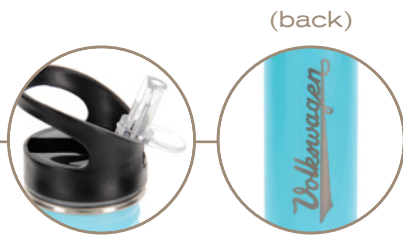

Made of high-grade 18/8 stainless steel with plastic screw-on lid, silicone (BPA free) gasket and powder coating with laser cut VW lettering and logo.
Packaging: gift box
Dimensions: Ø 7,1 cm; h = 28 cm; 750 ml