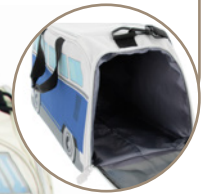

Packaging: polybag
 Dimensions/Capacity:
Large 60 x 30 x 30 cm / 54 L
Small 50 x 25 x 25 cm / 33 L

BUST01

BUST11

BUST02

BUST12

Hip Bags

Made of neoprene with 2 inner zipper mesh pockets. Continuously adjustable hip belt (hip size 78 to max. 120 cm) with sturdy buckle and outer zipper closure