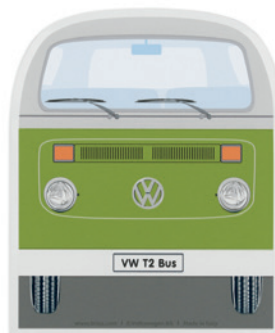

Air Freshener in a Tin

Each with a printed paper sleeve and an adjustable VW Logo lid to control the fragrance release. Inside each tin is a pad made of organic materials that has been soaked in perfume oils for a long-lasting scent of up to 60 days. Delivered in cardboard POS display with 15 pieces of one type. Also available in presorted set with 3 of each type. Dimensions: Ø 6,8 cm; h = 3,8 cm. Made in Czech Republic.

Ice Scratcher

Made of contour shaped polycarbonat with an extremely strong and effective 90° scratching edge. Dimensions: varies, appox. 17 x 15 cm. Made in Italy.

T2IS01