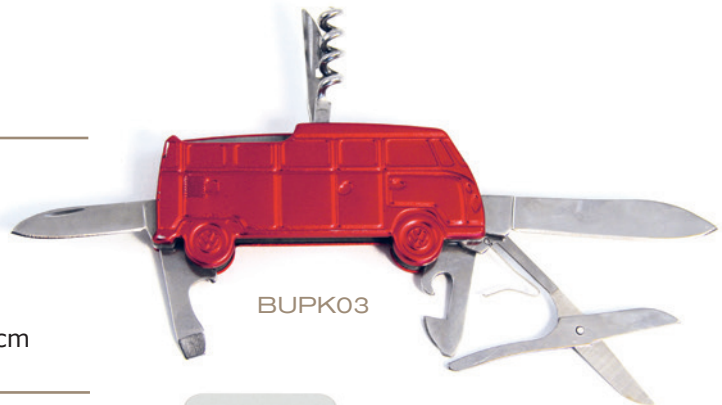

BUBG02

BUBG02G

BUBG02A

Pocket Knives in 2 different designs

Made of stainless steel including knife, file, scissors, corkscrew, bottle and can opener.

Packaging: high-quality embossed metal gift tin

Dimensions packaged: approx. 12 x 9 x 2,5 cm