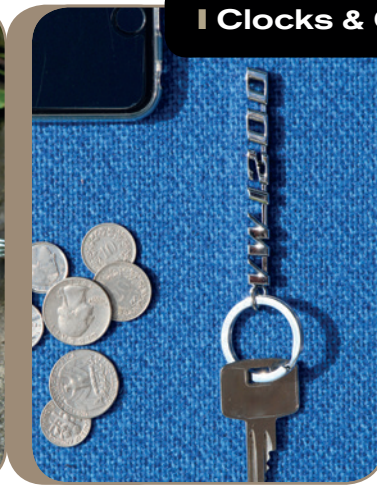

BEKH52

Key Ring »Logo Lettering«

Made of brushed zinc aluminium alloy with the »VW 1200« Beetle emblem. Sold in packs of 12 in a cardboard display. Packaging: blister pack with Euro hole. Dimensions: 10,5 x 3,5 x 0,3 cm

Key Ring »Car Front«

Made of nickel-plated, zinc aluminium alloy, chrome-plated and with soft-enamel coating. Order separately or in a POS display with 12 assorted colours.

Packaging: high-quality metal gift box with embossed motif. Dimensions per key ring: ca. 4 x 10 x 0,3 cm