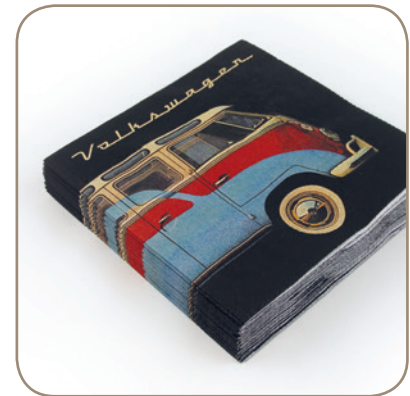

Tabletop, Home & Lifestyle I

Placemats, Set of 4

Made of 100% recyclable, laminated polypropylene (PP) with a 4c print.
Heat resistant up to 80°C.
Packaging: set of 4 in paper sleeve
Dimensions: 40 x 30 cm
Made in Italy.

Napkins

Made of 100% recycled tissue material.
Packaging: 20-pcs in plastic foil
Dimensions:
16,5 x 16,5 cm (folded)
33 x 33 cm (open)
Made in Germany.

BUSV01