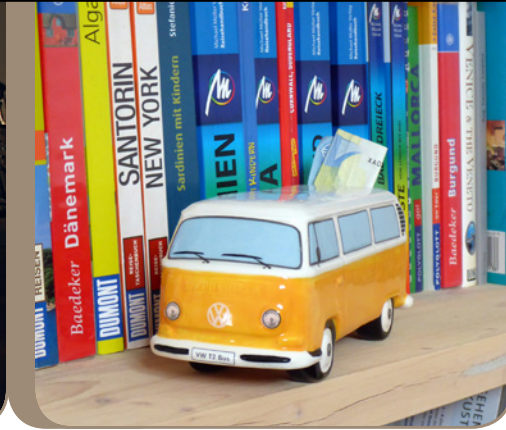

The original VW Bus -

a success story since 1950.

The **VW »Bulli«** (the German nickname for Volkswagen's legendary creation) holds a fascination, which has spanned decades. Quite simply, it is something which inspires passion in its legions of fans around the world. Throughout its history and in all of its ensuing variations over the years, the VW Bus remains a cult symbol of originality, evolution and independence.

The VW Collection by BRISA embraces all of these emotions and more ... an expression of freedom.

Following the **Beetle's** introduction into households around the world, it quickly became everybody's darling. Today, the legendary VW Beetle is loved worldwide for its unmistakable style and as a symbol of the spirit of a bygone era.

Gotta love that bug!

The original VW Beetle -

an icon through the ages!

Tealight Holder

Made of ceramic shaped like a VW T1 Bus (Scale: 1:28).
Tealight not included.
Packaging: gift box
Dimensions:
15,5 x 6,8 x 8 cm