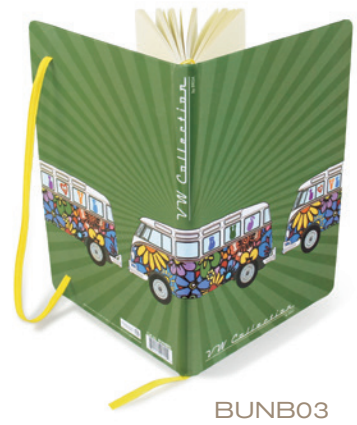

Notebooks

With hardback cover and double-sided lined pages (96 sheets = 192 pages). Features integrated calendarium to circle the date, bookmark elastic closure band and pen holder. DIN A5 format. Packaging: polybag
Dimensions:
14,8 x 21 x 1,5 cm

BUNB03

Business Card Case

Made of metal and plastic with inside dividers to hold approx. 35 business cards. Packaging: gift box
Dimensions: 10,8 x 7 x 2 cm