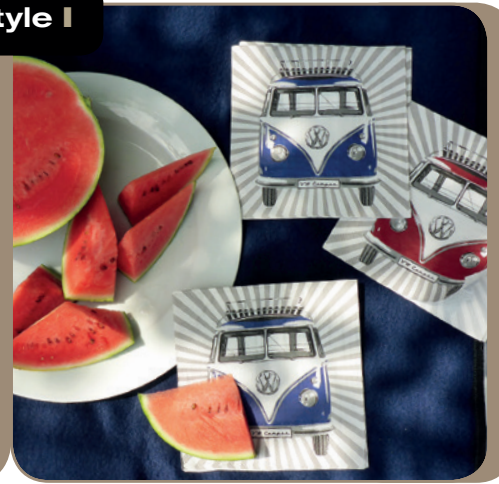

(back)

BUCO40

BUCO30

BUCO10

Tabletop, Home & Lifestyle I

Placemats, Set of 4

Made of 100% recyclable, laminated polypropylene (PP) with a 4c print.
Heat resistant up to 80°C.
Packaging: set of 4 in paper sleeve
Dimensions: 40 x 30 cm
Made in Italy.